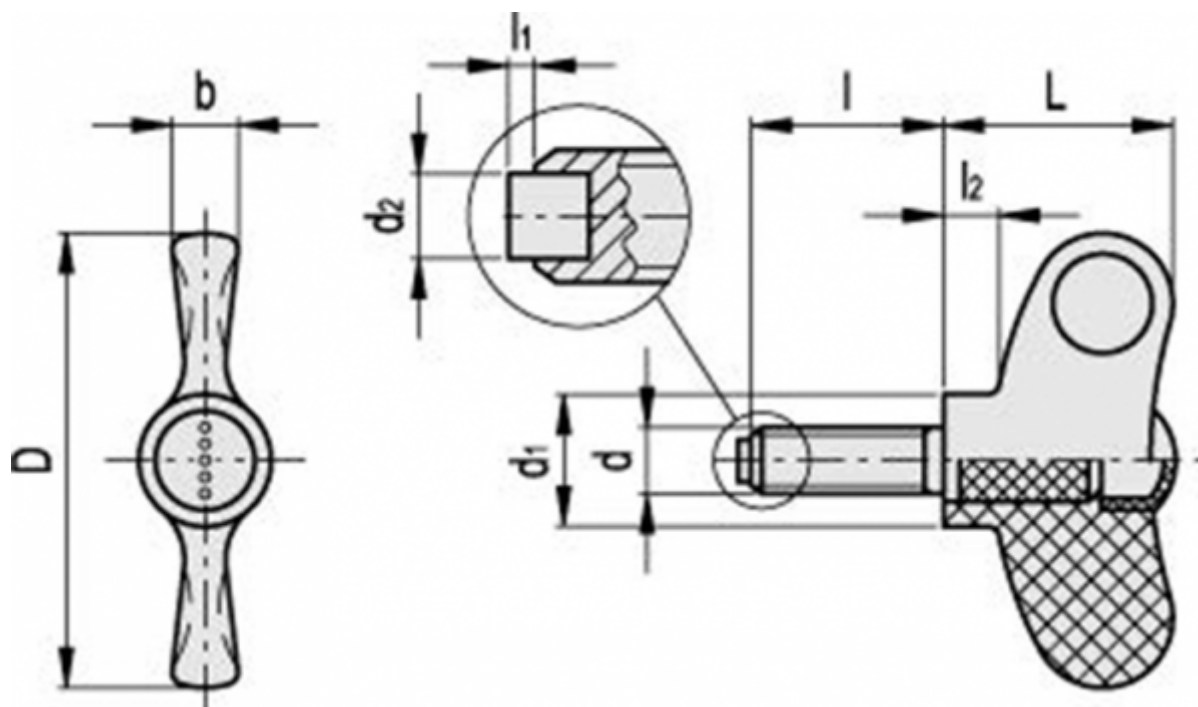

Article number: 23022245863

Description: Wing screw with bolt EWN.48-SST-p-M6x30-PB-C3

Measures

$b = 7$

$D = 48$

$d = 6$

$d1 = 13.5$

$l = 30$

$l1 = 1.5$

$l2 = 5.5$

$L = 24$

Weight in (g) = 16